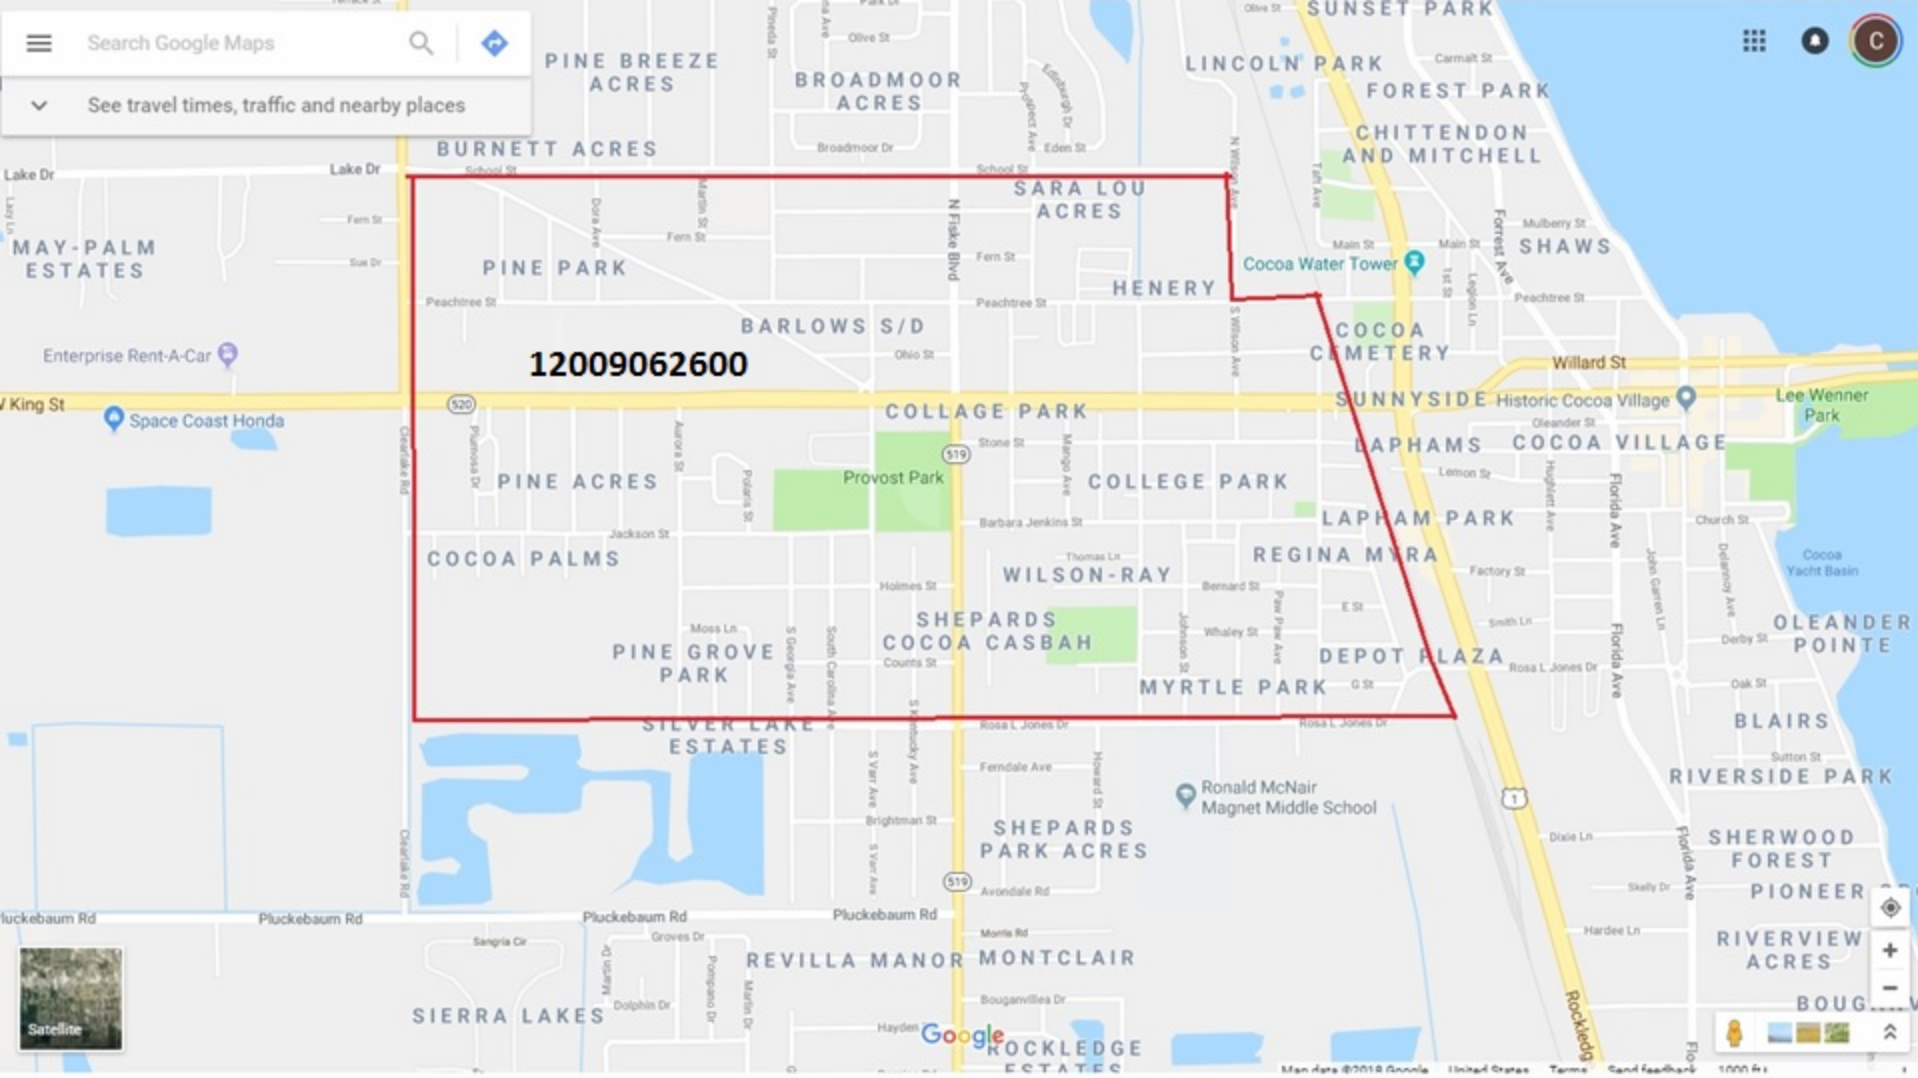

Cocoa West

HENERY

POINSETT  
GARDENS

W King St

520

PINE ACRES

WILSON-RAY VI

519

Search Google Maps  
See travel times, traffic and nearby places

12009062600

PINE BREEZE ACRES  
BURNETT ACRES

BROADMOOR ACRES

LINCOLN PARK

FOREST PARK  
CHITTENDON AND MITCHELL

PINE PARK

SARA LOU ACRES

HENERY

Cocoa Water Tower  
COCOA CEMETERY

SHAW'S

BARLOWS S/D

COLLAGE PARK

SUNNYSIDE

Historic Cocoa Village  
LAPHAM'S COCOA VILLAGE

PINE ACRES